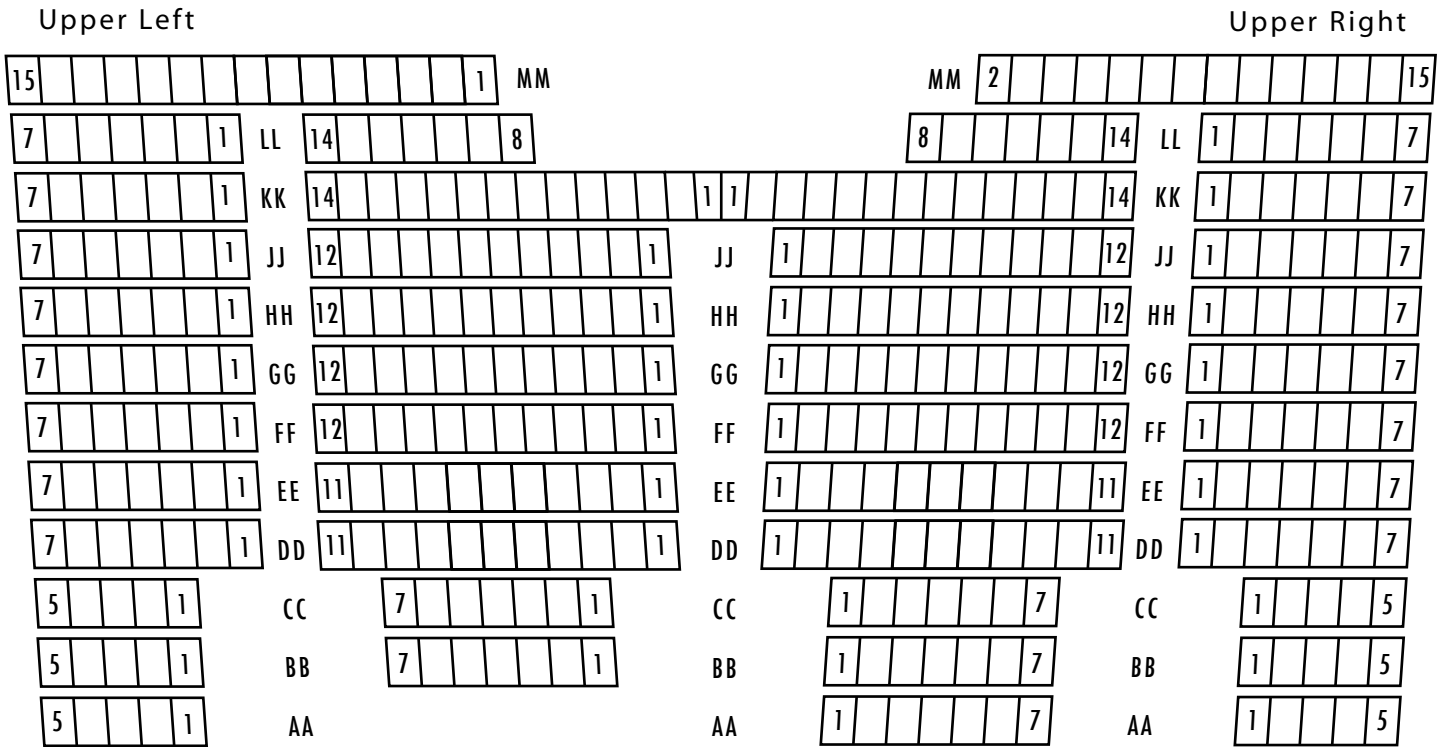

SAN FRANCISCO SCOTTISH RITE MASONIC CENTER

Upper Left

Upper Center Left

Upper Center Right

Upper Right

Lower Left

Lower Center Left

Lower Center Right

Lower Right

AUDITORIUM SEATING