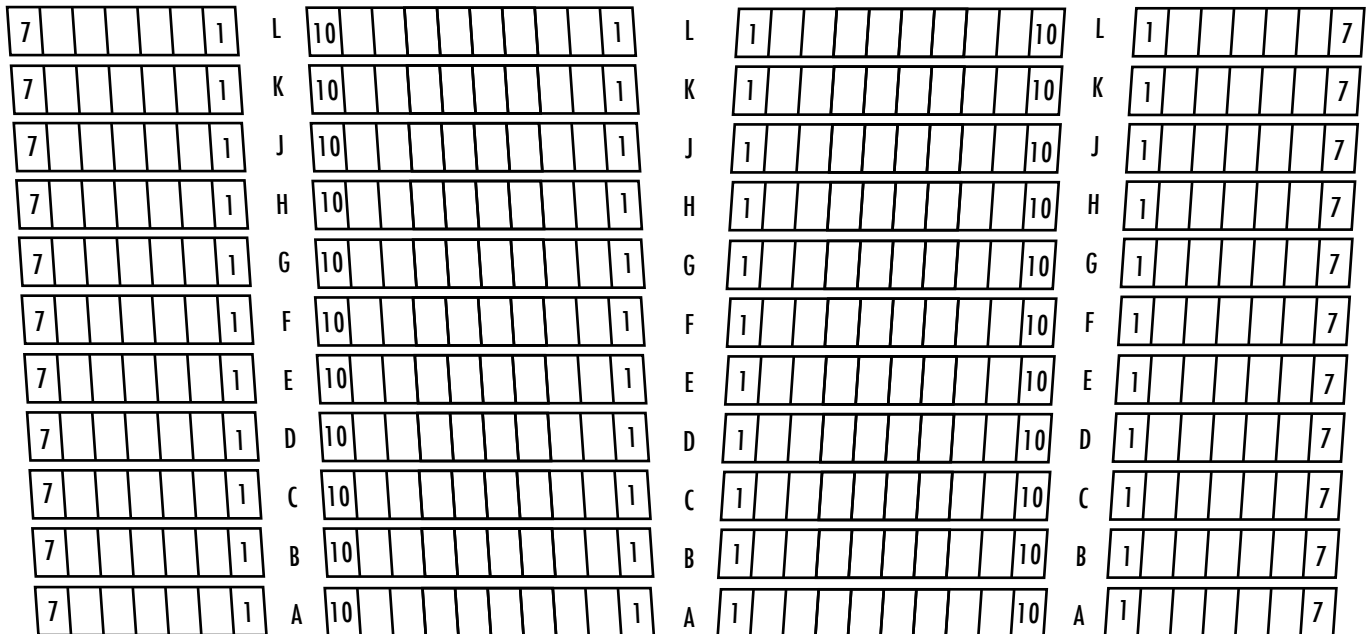

SAN FRANCISCO SCOTTISH RITE MASONIC CENTER

Upper Left

Upper Center Left

Upper Center Right

Upper Right

Lower Left

Lower Center Left

Lower Center Right

Lower Right

AUDITORIUM SEATING